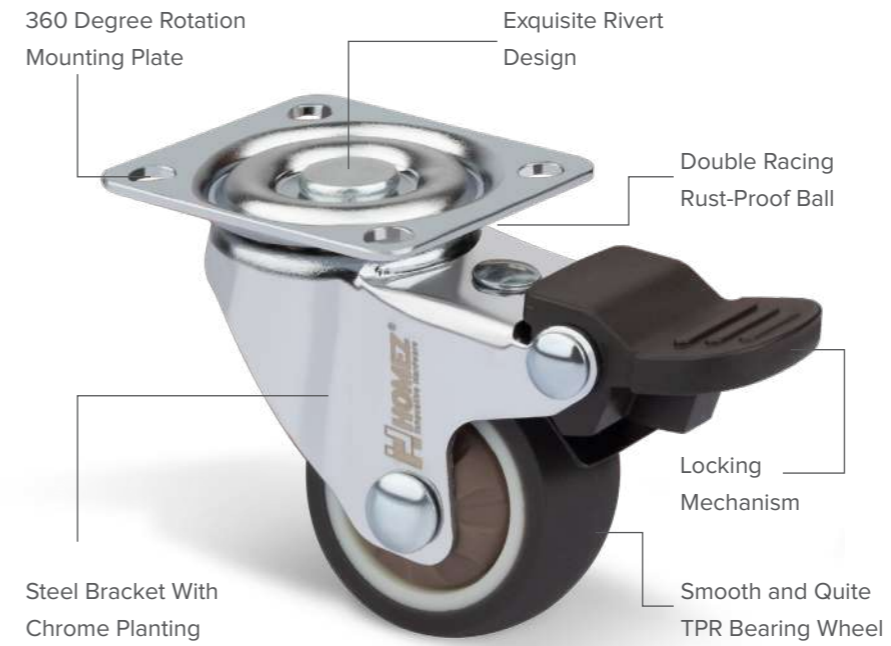

Our collection includes Bearing Castors, TPR Bearing Castor Series, TPR Bearing Fix Castor Series, PU Bearing Castor Series, and the Bearing Fix Castor Series. Each product is crafted for durability, efficiency, and mobility; available in a variety of sizes and configurations to meet the evolving needs of modern spaces.

PRODUCT RANGE

TPR Bearing Castor Series

- Swivel Movement.
- Single & Double Ball Bearings.
- Silent, Non-Marking Casters With High Performance.
- This Castor Can Be Used for Work Bench, Cart, Furniture, Trolley, Wooden Cabinet, Home and Industrial Appliances Etc.
- Suitable for use on marble, wooden floor, carpets and ceramic tiles.

HSN 8302 4200 | GST 18%

TPR Bearing Fix Castor Series

- Very silent and smooth movement.
- Ball bearings.
- Non-marking casters with high performance.
- This casters can be used for wooden drawers, cabinet, work bench, cart, furniture appliances etc.
- Suitable for use on marble, wooden floor, carpets and ceramic tiles.

360 Degree Rotation

Mounting Plate

Exquisite Rivert Design

Double Racing Rust-Proof Ball

Locking Mechanism

Steel Bracket With Black Hi-grade Coating

Smooth and Durable Double Ball Bearing PU Wheel

PU Bearing Castor Series