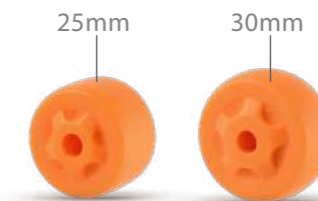

Orange PP Fix Castor Series

- Smooth movement.
- Castor with High Performance & Greater Durability.
- This casters can be used for wooden drawers, cabinet, work bench, cart, furniture appliances etc.
- Suitable for use on marble, wooden floor, carpets and ceramic tiles.