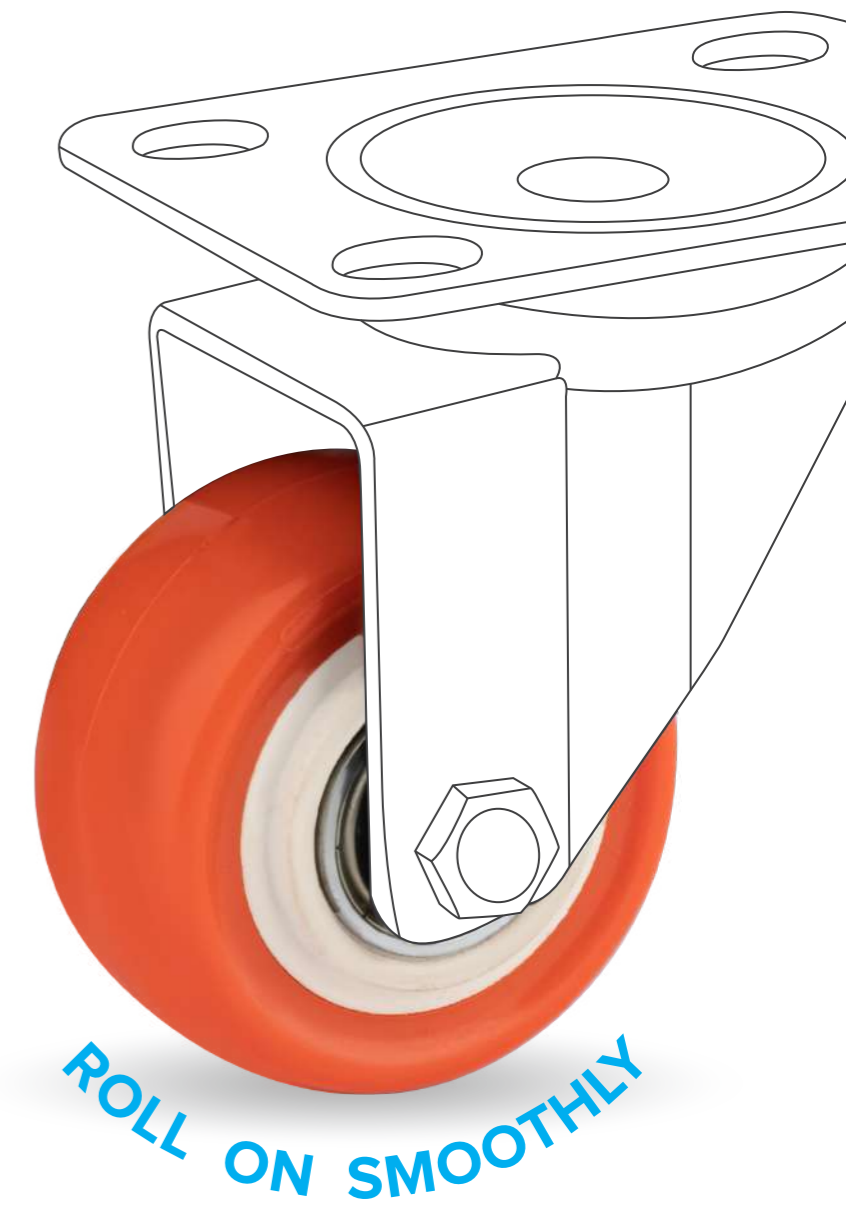

BEARING CASTORS

PRICE LIST - OCT 2025