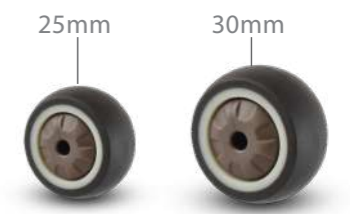

PRODUCT RANGE

TPR Bearing Castor Series

- Swivel Movement.
- Single & Double Ball Bearings.
- Silent, Non-Marking Casters With High Performance.
- This Castor Can Be Used for Work Bench, Cart, Furniture, Trolley, Wooden Cabinet, Home and Industrial Appliances Etc.
- Suitable for use on marble, wooden floor, carpets and ceramic tiles.

Product	Model Wheel Diameter	Capacity (Pc)	Overall Height	Packing (Pcs)	Finishing	Bearing
	TPR 25mm Swivel	20	39	50	Chrome	Single Bearing
	TPR 40mm Swivel	35	53	30	Chrome	
	TPR 50mm Swivel	45	75	10	Chrome	
	TPR 25mm Brake	20	39	40	Chrome	Single Bearing
	TPR 40mm Brake	35	53	20	Chrome	
	TPR 50mm Brake	45	75	09	Chrome	
	TPR 50mm Swivel Two Wheel	60	75	09	Chrome	Double Bearing
	TPR 50mm Brake Two Wheel	60	75	07	Chrome	Double Bearing

Product	Model Wheel Diameter	Capacity (Pc)	Overall Height	Packing (Pcs)	Finishing	Bearing
	TPR 25mm Fix Single Wheel	20	30	80 80	Nickel Finish Black Finish	Single Bearing
	TPR 30mm Fix Single Wheel	30	35	56 56	Nickel Finish Black Finish	
	TPR 25mm Fix Two Wheel	40	33	40	Black Finish	Double Bearing
	TPR 30mm Fix Two Wheel	45	35	32	Black Finish	
	TPR 25mm Fix Four Wheel	45	33	18	Black Finish	Four Bearing
	TPR 30mm Fix Four Wheel	50	35	18	Black Finish	
	TPR 25mm Fix Six Wheel	50	33	16	Black Finish	Six Bearing
	TPR 30mm Fix Six Wheel	60	40	14	Black Finish	
	TPR 25mm Ply Fix Single Wheel	20	-	100	Nickel Finish	Single Bearing