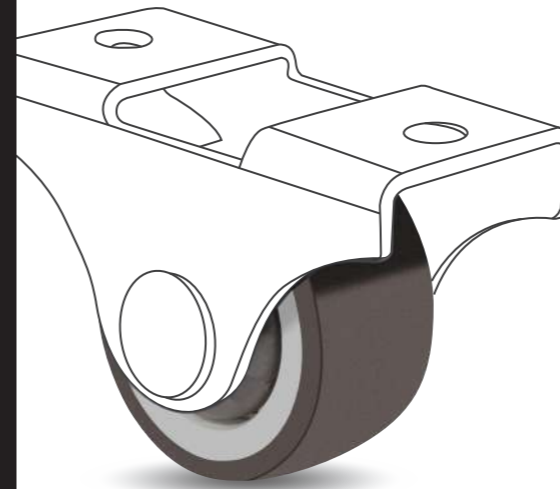

BEARING CASTORS

PRICE LIST - OCT 2025