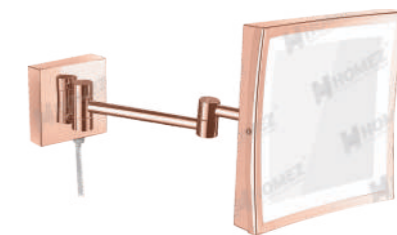

Chrome Polish  
MRP. 8735

Rose Gold  
MRP. 9890

Gold  
MRP. 9890

Matt Black  
MRP. 9890

**HO-8020**

1. 200mm Single Side LED Light Mirror
2. Wall Mounted Extendable Arms
3. Easy to use 180° Revolve
4. 3x High Quality 1 Side Round Mirror with switch

- Cool White
- Warm White
- Warm Yellow

Chrome Polish  
MRP. 8285

Gold  
MRP. 9395

Rose Gold  
MRP. 9395

Matt Black  
MRP. 9395

**HO-8010**

1. 200mm Double Sides LED Light Mirror
2. Wall Mounted Extendable Arms
3. Easy to use 360° Revolve
4. 1x & 3x High Quality 2 Side Round Mirror with switch

- Cool White
- Warm White
- Warm Yellow

Chrome Polish  
MRP. 10745

Rose Gold  
MRP. 12180

Gold  
MRP. 12180

Matt Black  
MRP. 12180

**HO-8030**

1. 200mm Single Side LED Light Mirror
2. Wall Mounted Extendable Arms
3. Easy to use 180° Revolve
4. 3x High Quality 1 Side Squar Mirror with switch