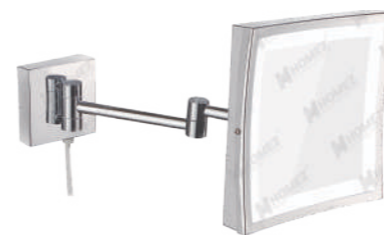

Chrome Polish  
MRP. 8735

Rose Gold  
MRP. 9890

Gold  
MRP. 9890

Matt Black  
MRP. 9890

**HO-8020**

1. 200mm Single Side LED Light Mirror
2. Wall Mounted Extendable Arms
3. Easy to use 180° Revolve
4. 3x High Quality 1 Side Round Mirror with switch

- Cool White
- Warm White
- Warm Yellow

Chrome Polish  
MRP. 8285

Gold  
MRP. 9395

Rose Gold  
MRP. 9395

Matt Black  
MRP. 9395

**HO-8010**

1. 200mm Double Sides LED Light Mirror
2. Wall Mounted Extendable Arms
3. Easy to use 360° Revolve
4. 1x & 3x High Quality 2 Side Round Mirror with switch

- Cool White
- Warm White
- Warm Yellow

Chrome Polish  
MRP. 10745

Rose Gold  
MRP. 12180

Gold  
MRP. 12180

Matt Black  
MRP. 12180

**HO-8030**

1. 200mm Single Side LED Light Mirror
2. Wall Mounted Extendable Arms
3. Easy to use 180° Revolve
4. 3x High Quality 1 Side Squar Mirror with switch