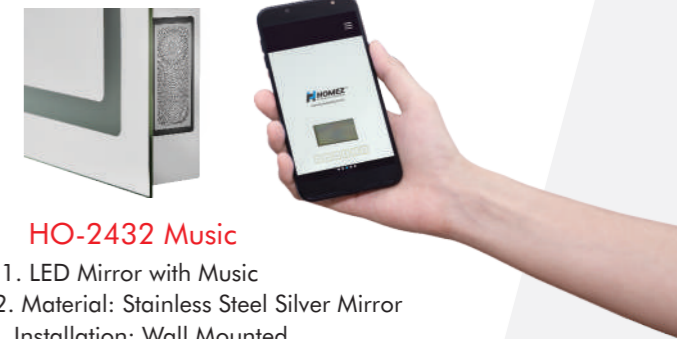

HO-2432 Music

1. LED Mirror with Music
2. Material: Stainless Steel Silver Mirror
3. Installation: Wall Mounted
4. Surface: Matt Finish
5. With Finger touch Mirror & LED Light, Bluetooth Music, Timer, Temperature

Size (mm) W600 x H800 x D70