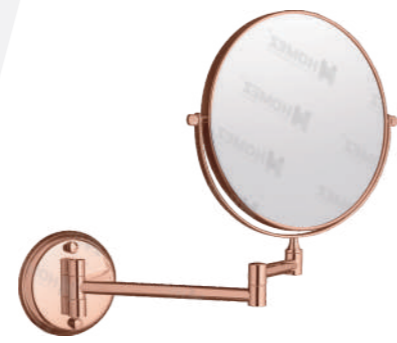

Size (mm) W420 x H620 x D120

MRP. 33870

**HO-2432 Music**

1. LED Mirror with Music
2. Material: Stainless Steel Silver Mirror
3. Installation: Wall Mounted
4. Surface: Matt Finish
5. With Finger touch Mirror & LED Light, Bluetooth Music, Timer, Temperature

Size (mm) W600 x H800 x D70

Chrome Polish  
MRP. 2430

Gold  
MRP. 3070

Rose Gold  
MRP. 3070

Matt Black  
MRP. 3070

**HO-8000**

1. 200mm Double Sides Mirror
2. Wall Mounted Extendable Arms
3. Easy to use 360° Revolve
4. 1x & 3x High Quality 2 Side Round Mirror
5. Brass + 304 SS Material

Chrome Polish  
MRP. 8735

Rose Gold  
MRP. 9890

Gold  
MRP. 9890

Matt Black  
MRP. 9890

**HO-8020**

1. 200mm Single Side LED Light Mirror
2. Wall Mounted Extendable Arms
3. Easy to use 180° Revolve
4. 3x High Quality 1 Side Round Mirror with switch