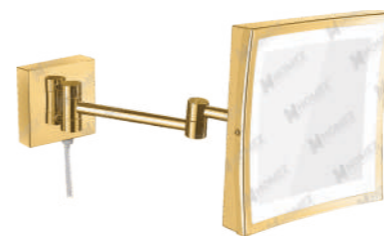

Chrome Polish  
MRP. 8735

Rose Gold  
MRP. 9890

Gold  
MRP. 9890

Matt Black  
MRP. 9890

**HO-8020**

1. 200mm Single Side LED Light Mirror
2. Wall Mounted Extendable Arms
3. Easy to use 180° Revolve
4. 3x High Quality 1 Side Round Mirror with switch

- Cool White
- Warm White
- Warm Yellow

Chrome Polish  
MRP. 8285

Gold  
MRP. 9395

Rose Gold  
MRP. 9395

Matt Black  
MRP. 9395

**HO-8010**

1. 200mm Double Sides LED Light Mirror
2. Wall Mounted Extendable Arms
3. Easy to use 360° Revolve
4. 1x & 3x High Quality 2 Side Round Mirror with switch

- Cool White
- Warm White
- Warm Yellow

Chrome Polish  
MRP. 10745

Rose Gold  
MRP. 12180

Gold  
MRP. 12180

Matt Black  
MRP. 12180

**HO-8030**

1. 200mm Single Side LED Light Mirror
2. Wall Mounted Extendable Arms
3. Easy to use 180° Revolve
4. 3x High Quality 1 Side Squar Mirror with switch